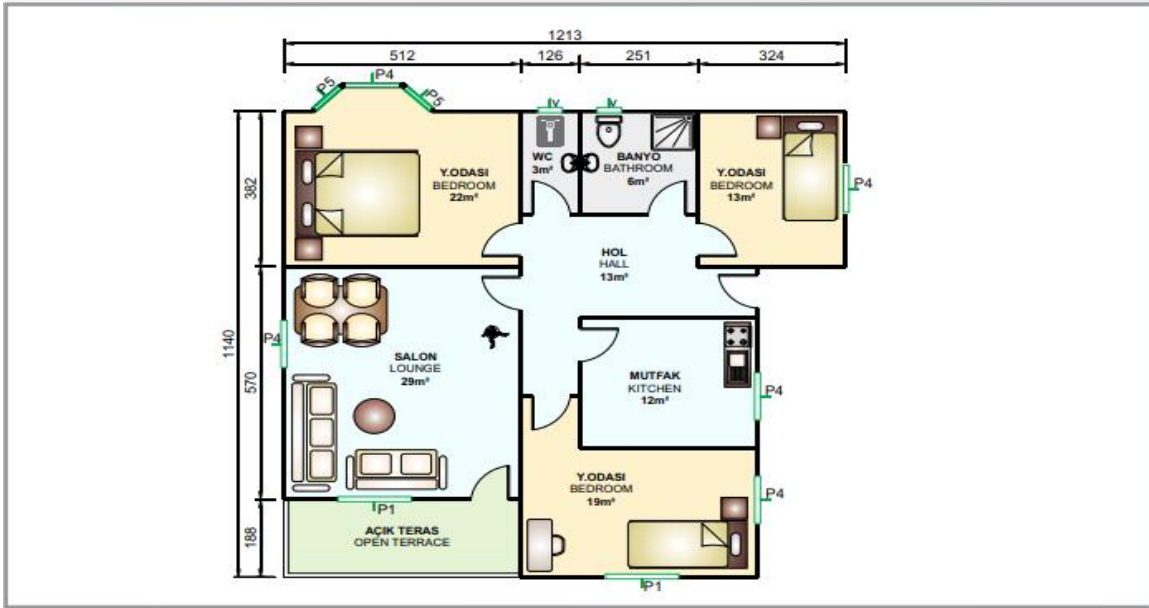

ÇelikÇ Metal Prefabricated

C-Oil Mineral oil

ÇelikÇ Metal Prefabricated

C-Oil Mineral oil

PREFABRİK KONUT PLANLARI (129m²) Prefabricated House Plan (129m²)

PREFABRİK KONUT PLANLARI (114m²) Prefabricated House Plan (114m²)