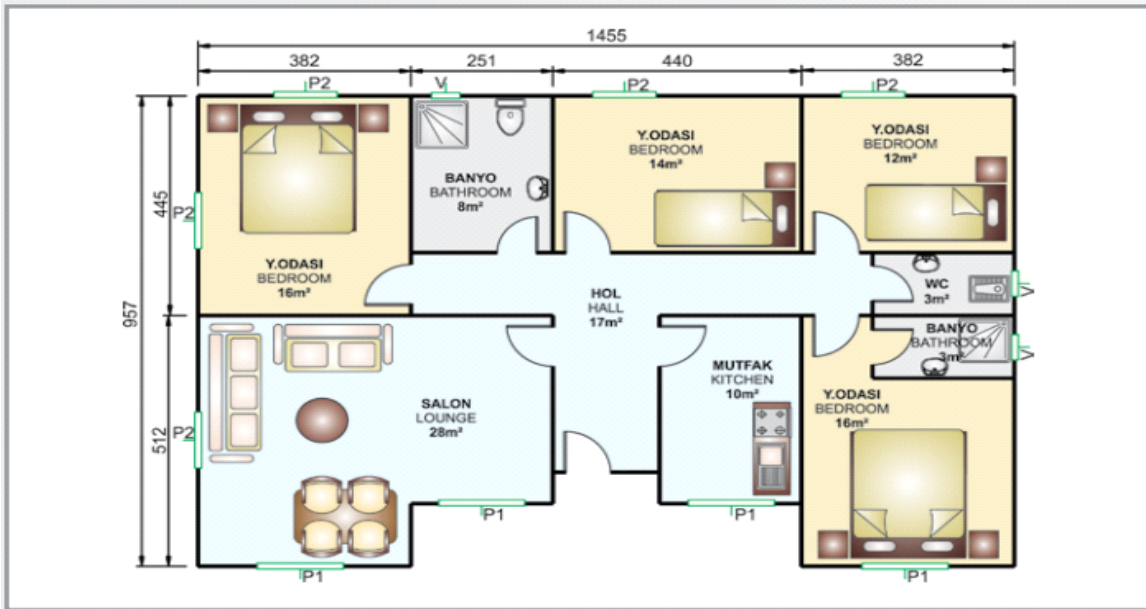

ÇelikÇ Metal Prefabricated

C-Oil Mineral oil

ÇelikÇ Metal Prefabricated

C-Oil Mineral oil

PREFABRİK KONUT PLANLARI (129m²) Prefabricated House Plan (129m²)

PREFABRİK KONUT PLANLARI (114m²) Prefabricated House Plan (114m²)