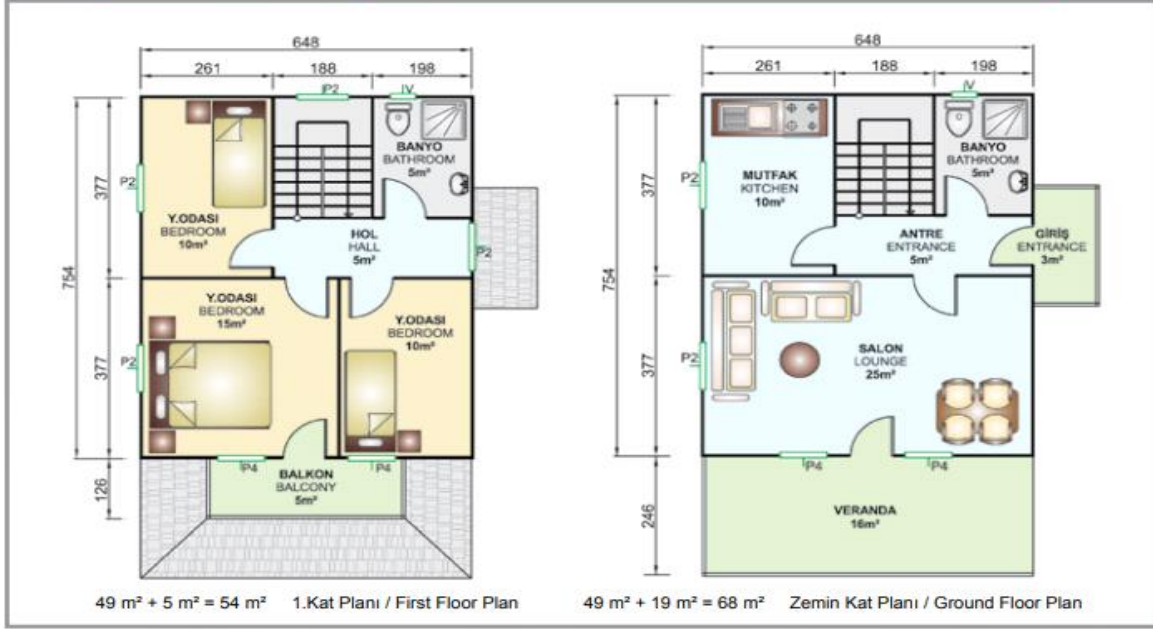

Çelik Ç Metal Prefabricated

C-Oil Mineral oil

PREFABRİK KONUT PLANLARI (68m²) Prefabricated House Plan (68m²)

ÇelikÇ Metal Prefabricated

C-Oil Mineral oil

ÇİFT KATLI PREFABRİK KONUT PLANLARI 122 m² Double Storey Prefabricated House Plans 122 m²