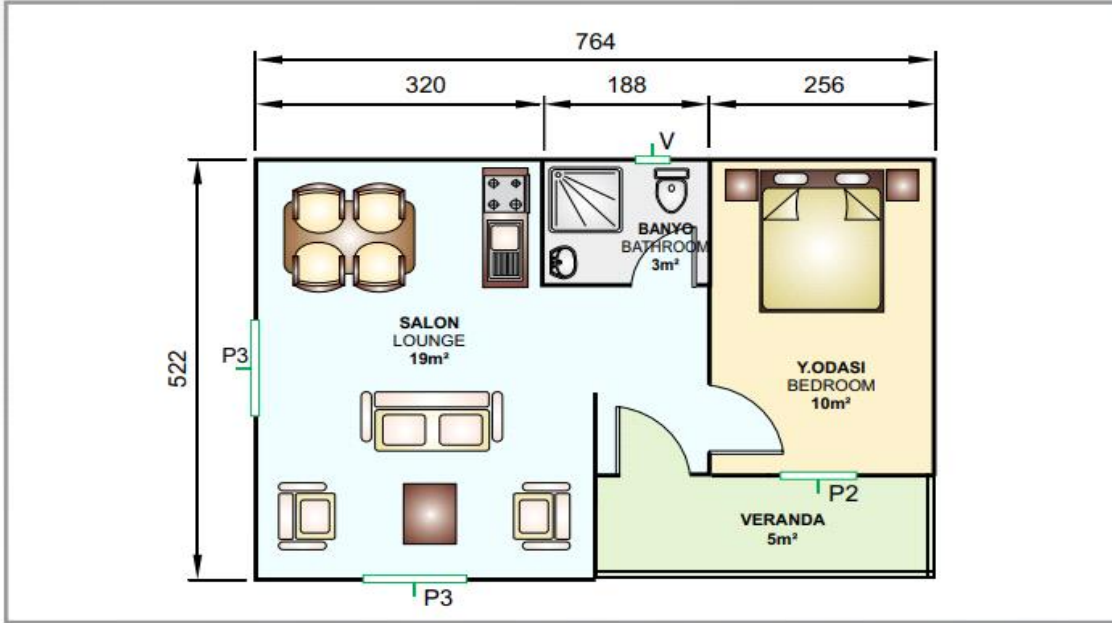

Çelik Ç Metal Prefabricated

C-Oil Mineral oil

PREFABRİK KONUT PLANLARI (68m²) Prefabricated House Plan (68m²)

ÇelikÇ Metal Prefabricated

C-Oil Mineral oil

ÇİFT KATLI PREFABRİK KONUT PLANLARI 122 m² Double Storey Prefabricated House Plans 122 m²