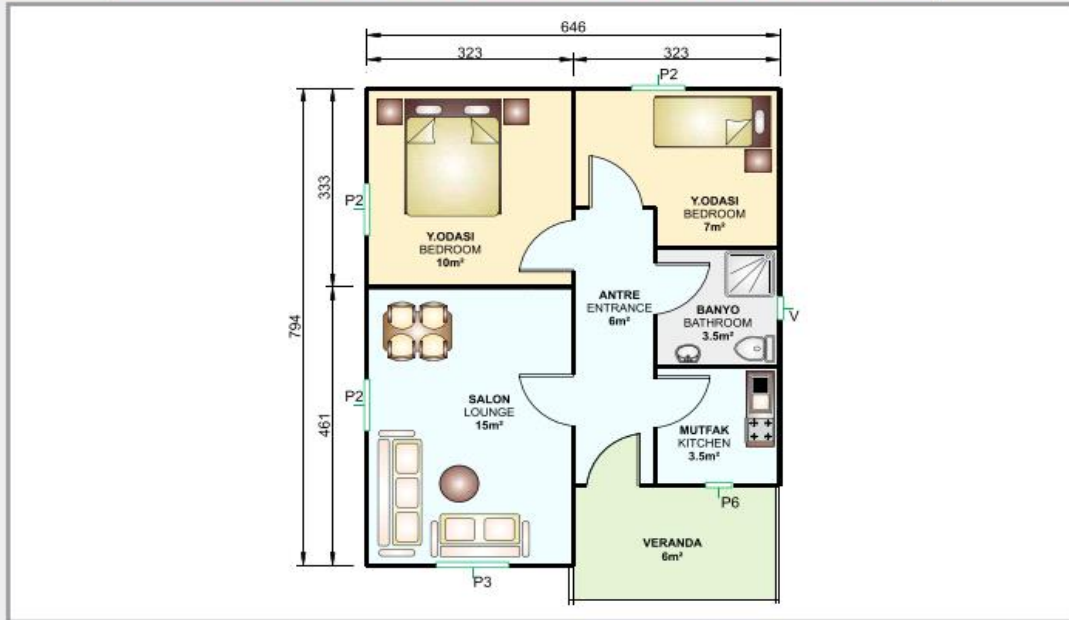

PREFABRİK KONUT PLANLARI (53m²) Prefabricated House Plan (53m²)

Çelik Ç Metal Prefabricated

C-Oil Mineral oil