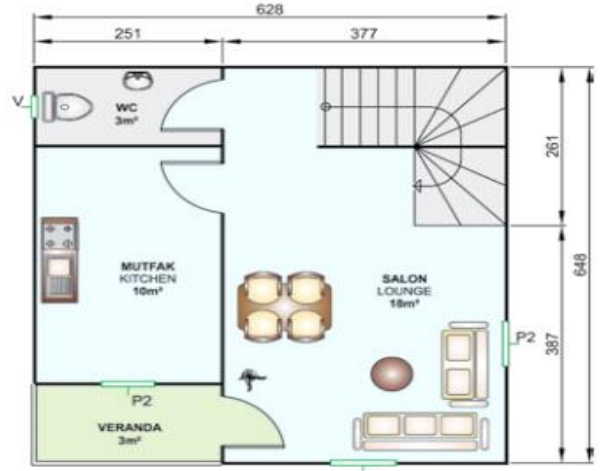

ÇİFT KATLI PREFABRİK KONUT PLANLARI 80 m² Double Storey Prefabricated House Plans 80 m²

ÇelikÇ Metal Prefabricated

C-Oil Mineral oil