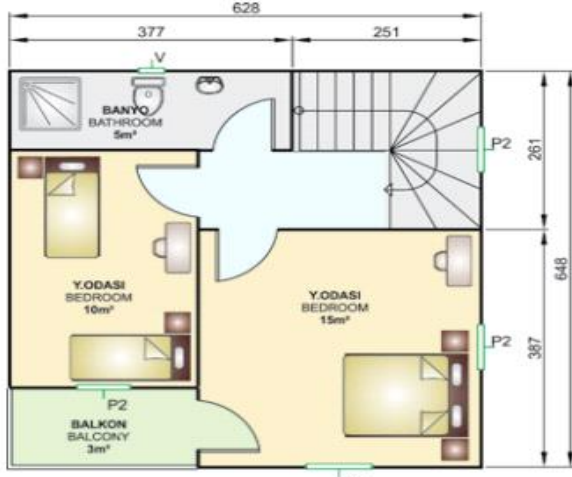

ÇİFT KATLI PREFABRİK KONUT PLANLARI 80 m² Double Storey Prefabricated House Plans 80 m²

ÇelikÇ Metal Prefabricated

C-Oil Mineral oil