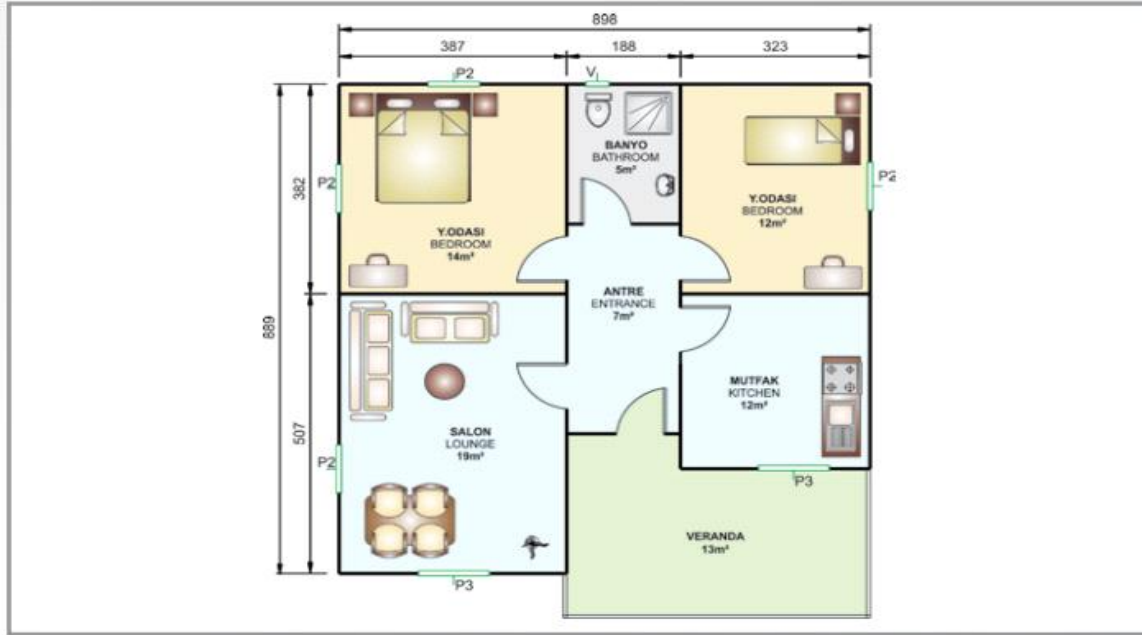

Çelik Ç Metal Prefabricated

C-Oil Mineral oil

PREFABRİK KONUT PLANLARI (98m²) Prefabricated House Plan (98m²)

ÇelikÇ Metal Prefabricated

C-Oil Mineral oil

PREFABRİK KONUT PLANLARI (82m²) Prefabricated House Plan (82m²)