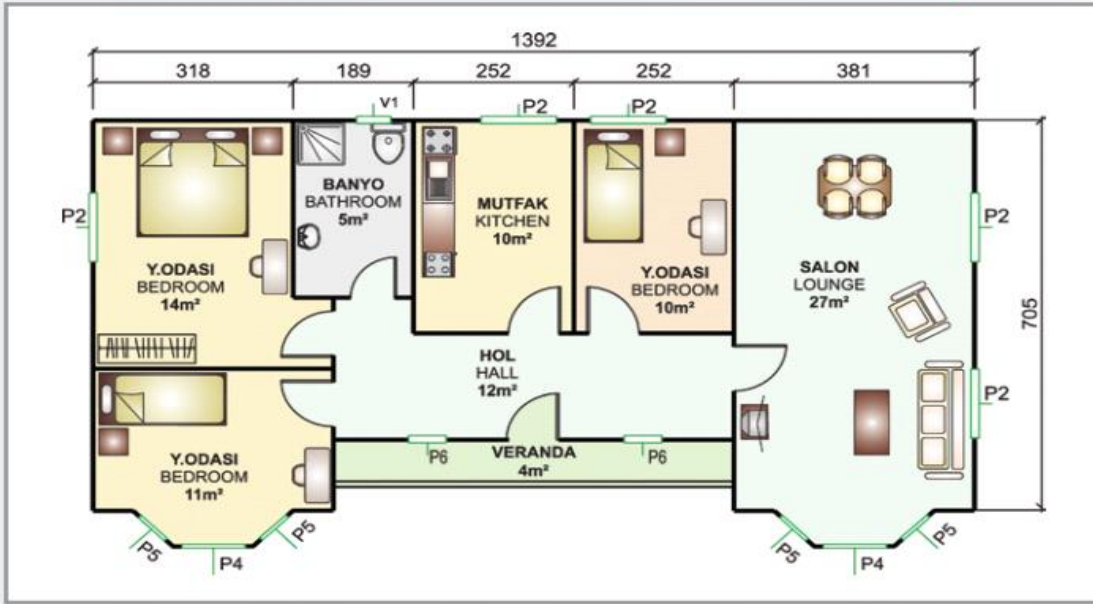

PREFABRİK KONUT PLANLARI (98m²) Prefabricated House Plan (98m²)

ÇelikÇ Metal Prefabricated

C-Oil Mineral oil