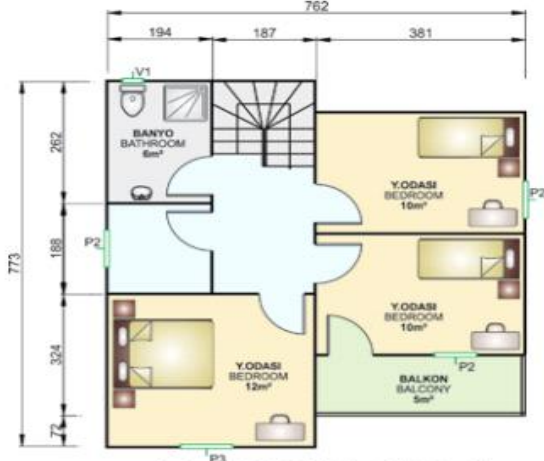

ÇelikÇ Metal Prefabricated

C-Oil Mineral oil

PREFABRİK KONUT PLANLARI (53m²) Prefabricated House Plan (53m²)

Çelik Ç Metal Prefabricated

C-Oil Mineral oil

ÇİFT KATLI PREFABRİK KONUT PLANLARI 105 m² Double Storey Prefabricated House Plans 105 m²