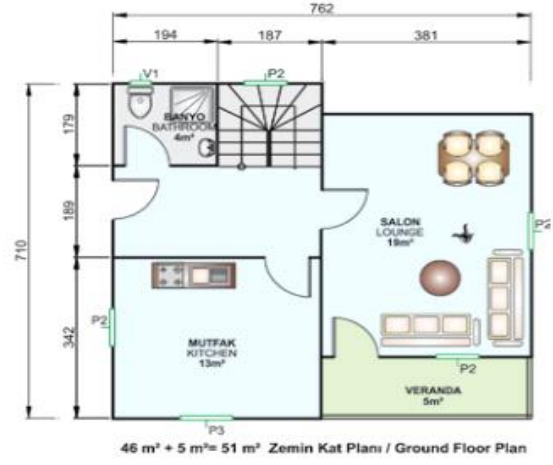

ÇelikÇ Metal Prefabricated

C-Oil Mineral oil

PREFABRİK KONUT PLANLARI (53m²) Prefabricated House Plan (53m²)

Çelik Ç Metal Prefabricated

C-Oil Mineral oil

ÇİFT KATLI PREFABRİK KONUT PLANLARI 105 m² Double Storey Prefabricated House Plans 105 m²