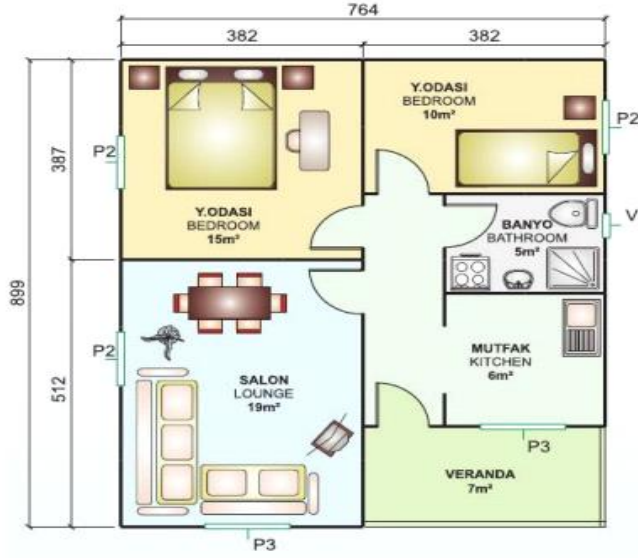

Çelik Ç Metal Prefabricated

C-Oil Mineral oil

PREFABRİK KONUT PLANLARI (68m²) Prefabricated House Plan (68m²)

ÇelikÇ Metal Prefabricated

C-Oil Mineral oil

ÇİFT KATLI PREFABRİK KONUT PLANLARI 122 m² Double Storey Prefabricated House Plans 122 m²